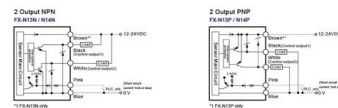

SCALANCE X-100 media converter

These operating instructions support you when commissioning networks with the media converters of the SCALANCE X-100.

[Contact Us](#)