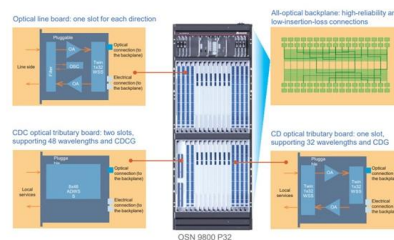

Professional Guide: SC to SC Fiber Patch Cord -

Explore SC to SC fiber patch cords in single mode and multimode types. Learn specs, lengths, SC APC simplex use, and testing standards for

[Contact Us](#)