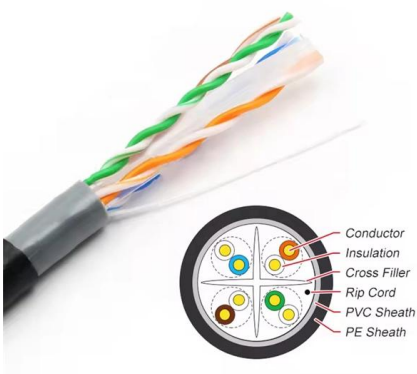

Connecting Cable Trays: Your Guide to