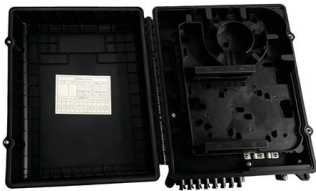

zxcvbn-rs/src/frequency_lists.rs at master

Port of Dropbox's zxcvbn password strength library for Rust - shssoichiro/zxcvbn-rs

[Contact Us](#)

Where you place your router matters more than you think

Cabinets also restrict airflow, which can cause the router to overheat over time. Routers generate heat during operation; if that heat gets trapped, it can affect

[Contact Us](#)

Uncover the Truth: Can You Safely Put Your Router in a Cabinet?

It is not recommended to place your router inside a cabinet as it can lead to poor Wi-Fi signal strength and potential overheating issues. Cabinets typically have materials that can interfere

[Contact Us](#)