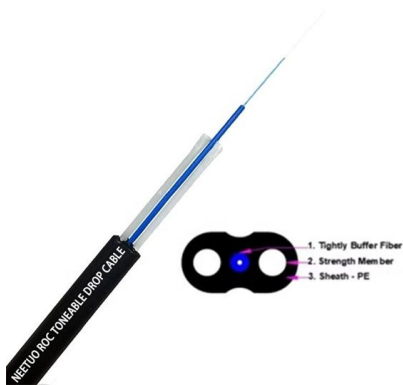

How To: Install Fiber Optic Cable for Success - trueCABLE

Learn the best practices for installing fiber optic cable, from patch cords to bulk distribution fiber.

[Contact Us](#)