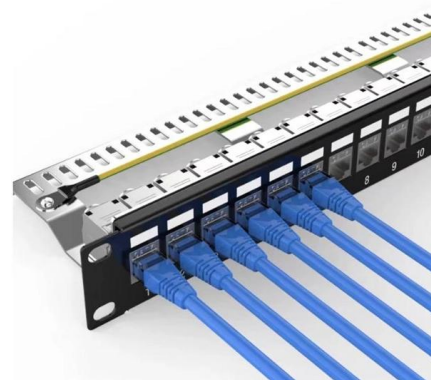

FIBERGLASS CABLE LADDER TRAY

Enduro's fiberglass cable ladder tray is lightweight but tough enough to withstand the toughest industrial conditions.

[Contact Us](#)

Fiberglass cable tray installation