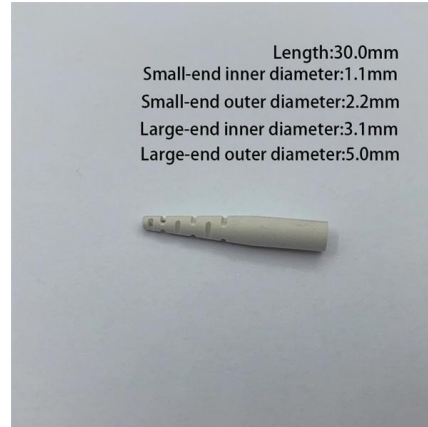

Cable Tray Technical Guide A practical guide to product selection and

Cable tray is considered to be a system. It must provide continuous support for cables, and the electrical continuity of the cable tray system must be maintained.

[Contact Us](#)

Cable Tray Systems: A Complete Guide to Types

Discover the essential guide to cable tray systems. Learn about ladder, trough, and wire mesh types, key components, and expert installation tips

[Contact Us](#)

Master Cable Tray Installation: A Professional Step-by

Learn how to install cable trays for large-scale projects with our professional, step-by-step guide covering industry standards, safety protocols,

[Contact Us](#)