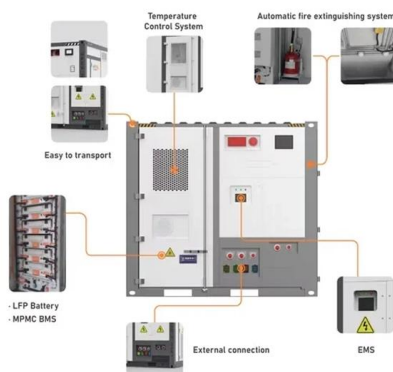

Cable Tray , Cable Ladder , Perforated Cable Tray , Ladder Cable Tray

A cable runway or ladder rack system provides protection, safety, and organization for network cabling. Including ladder racks in your cable

[Contact Us](#)