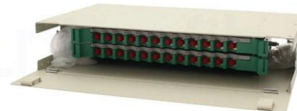

[Contact Us](#)

High Port Density 144 Port Optical Switch For VIAVI RFTS Solutions

VIAVI rackmount single-mode 1x144 switch allows common input fiber to be switched to any one of 144 output fibers. Cascade up to 31 switches to increase the switch capacity to 4464 fibers. The 144