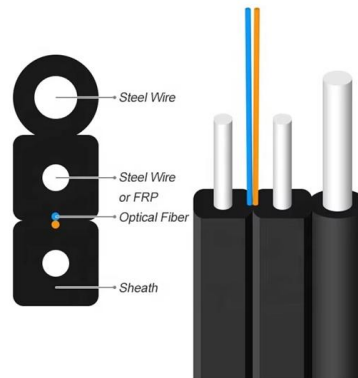

FHD 1U 144 Core Optical Fiber Distribution Frame

FHD 1U 144 Core Optical Fiber Distribution Frame Fully equipped with 4 FHD wiring boxes or adapter panels, 1U space up to 144 LC fiber wiring, with detachable

[Contact Us](#)