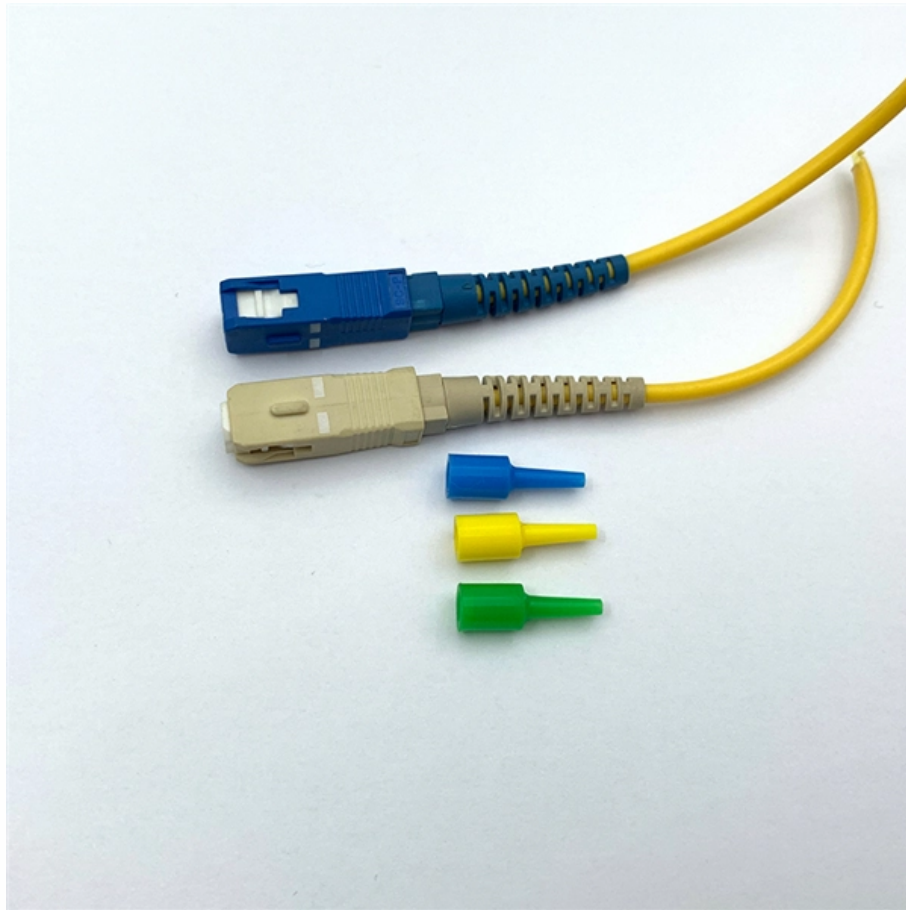

How much does a dual-port information panel cost

How much does a dual-port information panel cost

Multimedia Information Panel Outlet, Multifunctional

Buy Multimedia Information Panel Outlet, Multifunctional Socket (USB,hdmi,Audio,vga,net Port) Wall Multi-Media Plug for Home Furnishing, Hotel,