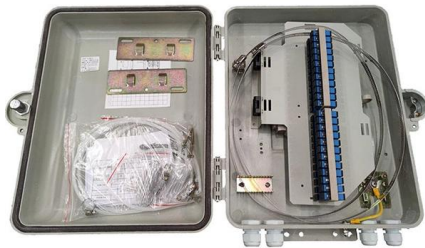

HPE Networking Switches

Although affordability priced, the 5710 Series switch offers a comprehensive set of data center features including full support for Layer 2, Layer 3, IPv4 and IPv6 networking protocols at no additional cost

[Contact Us](#)

CWT550 144PMB10: How Much Does This High-Performance Solar Module Cost?

With European electricity prices fluctuating between EUR0.22-0.45/kWh in 2023, businesses and homeowners are racing to lock in long-term savings. But when you ask "CWT550 144PMB10

[Contact Us](#)

Unlocking the Power of Huijue Energy Storage Cells: A

The secret sauce might just be advanced energy storage cells like Huijue's innovative solutions. As the world shifts toward renewable energy systems, these power-packed wonders are becoming the

[Contact Us](#)