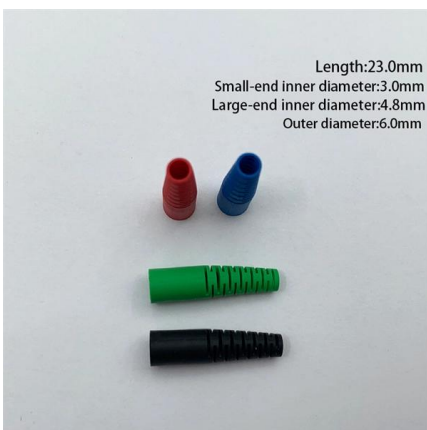

ODF: Optical Distribution Frame

ODF, or Optical Distribution Frame, is a high-capacity, high-density frame used for fiber optic cable connection, distribution, dispatch, and management. It provides a central location for managing and

[Contact Us](#)