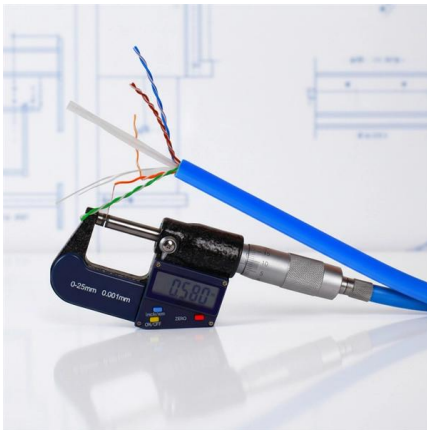

OPTICAL FIBER DISTRIBUTION FRAME.cdr

NORDEN Fibre optic distribution frame is a high-capacity, high-density fibre distribution frame, suitable for the composition and distribution of fibres in optical access network to achieve the fibre optic lines

[Contact Us](#)

Industrial Fiber Optic Distribution Boxes , 1-24 Cores

We offer a wide range of 1-24 core FDB boxes and ODF cabinets for indoor/outdoor FTTH deployment. Durable, IP65 rated, and easy to install. Browse our models

[Contact Us](#)

unsupervised_topic_modeling/topics/en/17/100/100/topics at

Contribute to annontopicmodel/unsupervised_topic_modeling development by creating an account on GitHub.

[Contact Us](#)