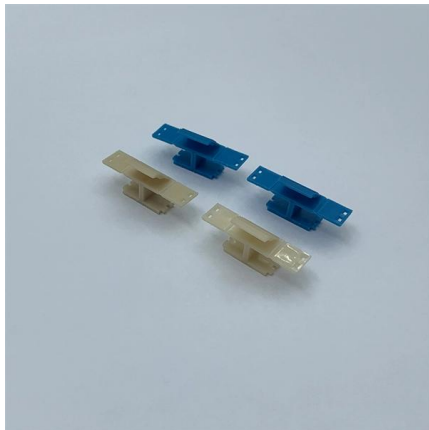

Ready For

The fthh fiber distribution box features 1 input port and 6 output ports, compatible with a 1:4 mini PLC splitter and 6 sc adppter, supporting up to 8 core fiber splicing. The

[Contact Us](#)

Din Rail Liu 6 Port LC Quad Patch Panel Fiber Optic

We are a Din Rail Liu 6 Port LC Quad Patch Panel Fiber Optic Terminal Box Manufacturer. We supply fiber optic panels in competitive cost and short lead

[Contact Us](#)

6 Port Optic Fiber Termination Box LC UPC Duplex Box

This item: 6 Port Optic Fiber Termination Box LC UPC Duplex Box Cables Wall Mount Fiber Enclosure with Spool (Includes a 1Meter 12 Strand LC Pigtail and 6

[Contact Us](#)