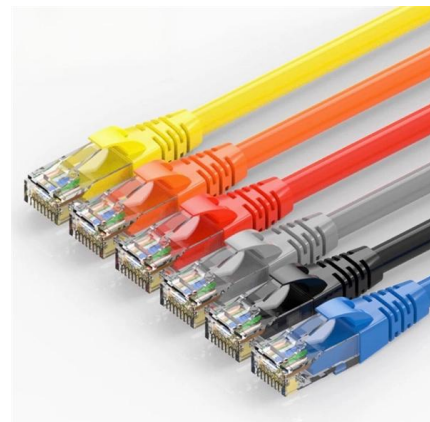

6 Core LC Fiber Optic Pigtail, 100m

Network System - Offering 6 Core LC Fiber Optic Pigtail, 100m at INR 80/piece in New Delhi, Delhi. Get Fiber Optic Pigtails at lowest price , ID: 3366642312

[Contact Us](#)

6 Port Fiber Distribution Box 1:4 Splitter