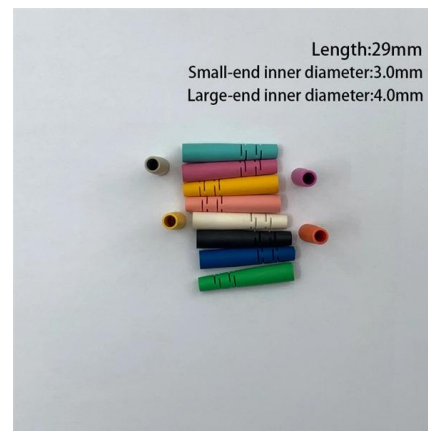

Pre-Loaded Fiber Optic Patch Panels , Fibertronics, Inc.

Our 1U patch panel kits include pigtails ranging from 6 to 36 ports, supporting various connector types such as LC, LC APC, SC, SC APC, FC, FC APC, and ST. Kits accommodating up to 72 ports are

[Contact Us](#)