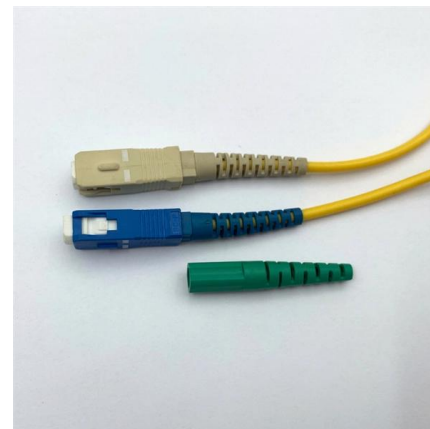

Fiber Pigtail Kits

Single-mode angle polished connectors (APC) shall have a minimum of 60 dB return loss. Pigtails shall have a pull force of 5 N ± 0.5 (1.12 lb.) per IEC 61300-2-44. Connector durability shall be of greater

[Contact Us](#)

Netlink Technologies

LC Duplex couplers offers 6*Port to 48*Port max in 1U Rack Mount Panel. These above Adaptors are available in Single Mode and Multi Mode - OM2 and OM3.

[Contact Us](#)

FTTH Terminal Box 2 Ports with 2 LC/APC SM Duplex

L-com's LCFTB-E-LCA FTTH Fiber Information Panel comes fully equipped with 2 LC/APC duplex couplers and 4 SM 0.9mm pigtails, making it ready for splicing

[Contact Us](#)

How to Make Pigtail Electrical Wire Connections

How to Make a Pigtail Wire The National Electric Code requires a pigtail wire to be least six inches long. Electricians often cut

[Contact Us](#)