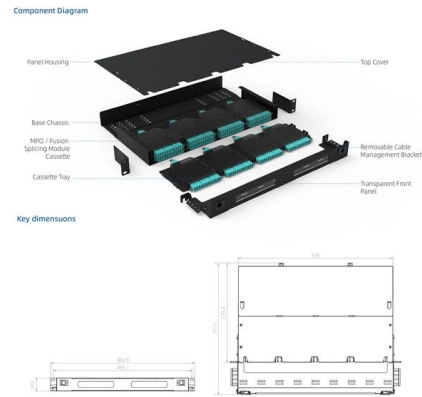

Installing Cable Management Frames

The procedures and methods for installing cable management frames of all the CloudEngine 16800 models are the same. The following figure shows the installation of cable management frames on the

[Contact Us](#)

Cable Management Systems Explained for Your Needs

This guide explores the most effective cable management systems available, explains their differences, and helps you identify which solution is best for your

[Contact Us](#)