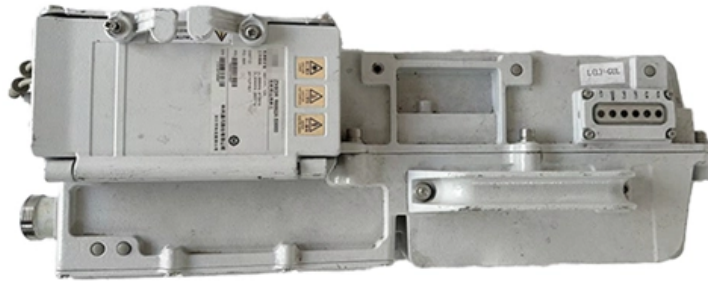

Hot-selling model of vehicle-mounted fiber optic OLT optical line terminal

Hot-selling model of vehicle-mounted fiber optic OLT optical line terminal

Optical line terminals

Our SDX 6000 Series of software-defined optical line terminals (OLTs) consists of open and disaggregated access devices that support a broad range of PON

The Optical Line Terminal, commonly referred to as the OLT, acts as the service provider endpoint of a passive optical network (PON). It serves as the central brain of a fiber optic access

Key Developments in the Optical Line Terminal (OLT) Equipment