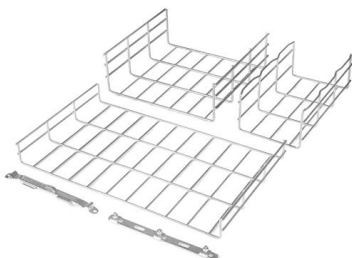

Empty distribution box with mounting rail ABS

Empty distribution box with mounting rail ABS, 6 mod, HxWxD=230x130x105mm, IP55, Hollow industrial connection box - Connector for industrial applications - Plugs and sockets

[Contact Us](#)