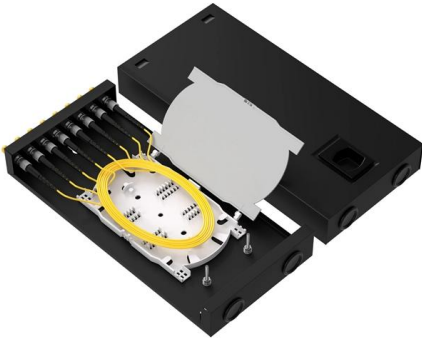

# **Horizontal distribution box empty shell**

## Overview

---

The Empty Distribution Box provides blank enclosures for custom electrical configurations, offering IP65-rated steel/PC shells with DIN-rail slots and knockout panels. Code: CODAP Regulation: 97/23 / CE / Decree of March 15, 2000 Calculation temperature: + 93 ° C on tube side Design pressure: 16. 5 bars (g) on tube side Test pressure: 25 bars (g) on tube side Without risk category according. Our company is specialized in design, production and sales of digital instruments (Ammeter, voltmeter, frequency meter, power factor meter, multifunction meter, Wifi Meter ), current sensor, power transformer and so on. Core advantages include flexibility for user-installed breakers, cost-efficiency, and compliance with IEC 60529 standards.

## Horizontal distribution box empty shell

---

### Empty Distribution Boxes

Introduction to Empty Distribution Boxes The empty distribution box is an essential component in electrical distribution systems, providing a reliable structure for organizing and housing electrical