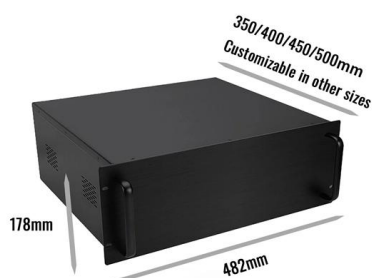

Technical Guidelines for Cable Tray Installation and

Cable tray installation must comply with specific technical standards to ensure electrical safety, system reliability, and long-term maintainability. This document

[Contact Us](#)

Cable Trays - gilautomation

We built our own cable tray fabrication facilities to better serve a larger customer base, and we started shipping cable trays all over the world. We can supply you

[Contact Us](#)