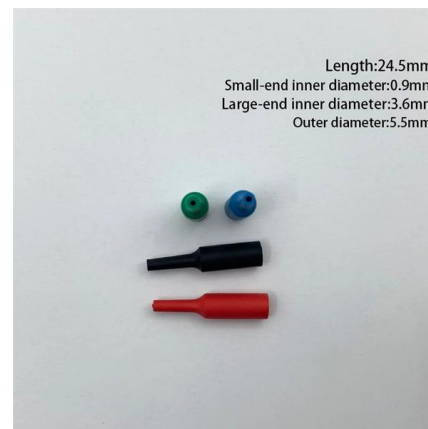

FRP Cable Tray , Cable Tray Support

FRP Cable Tray System Overview FCT cable tray made of corrosion resistant fibre reinforced plastic, comes in standard height of 50mm and 80mm. FCT FRP Cable Trays are designed specifically for

[Contact Us](#)