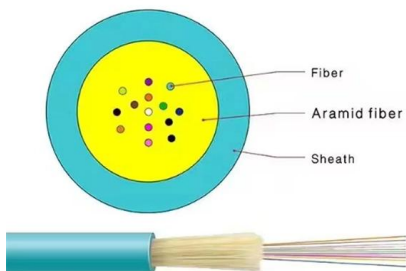

SS Perforated Galvanized Cable Tray 600mm With Wire Mesh And

Tray Accessories Vichnet HDG galvanized
Outdoor Cable Tray Wire Mesh Cabl Quick Details
Place of Origin: Shanghai, China (Mainland)
Brand Name: Yin An Model Number:
CM100-50-3000-5-HDG

[Contact Us](#)

Customized Perforated Cable Trays Fireproof Heavy Duty Cable

Network, Industrial, Construction, Managing
Cables, Cable Support, Cable Laying, Cable
Wiring Place of Origin Shandong, China Model
Number Ladder bridge Brand Name Hongfeng
Product Name

[Contact Us](#)

Search Ushi+Fireproof+Cable+Tray , SHEIN USA

Free Returns Free Shipping 1000+ New Arrivals
Dropped Daily Shop online for the latest
Ushi+Fireproof+Cable+Tray at SHEIN. 100%
guaranteed quality. With plenty of trends for you
to

[Contact Us](#)