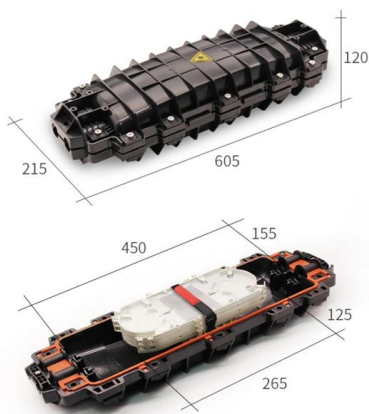

Technical Guidelines for Cable Tray Installation and

Shortest and Straightest Path: To reduce cable loss and simplify maintenance, cable routes should be as short and straight as possible. Segregation of Power and

[Contact Us](#)

On Sale Fireproof Cable Tray Powder Coated Surface , Alibaba

Types of Fireproof Cable Trays: A Comprehensive Guide A fireproof cable tray is an essential component in modern electrical infrastructure, especially in large commercial buildings, industrial