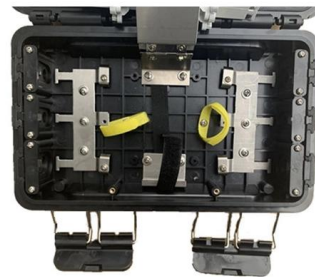

1U/19" Sliding Fibre Optic Patch Panel

The Draka range of LC patch panels are a sliding drawer mechanism, suitable for either direct termination or splicing of up to 96 fibres in 1U of rack space. Each panel is manufactured to a high

[Contact Us](#)