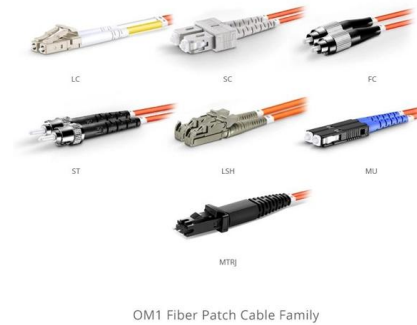

Understanding Fibre Optic Cables & Types with Network

This video provides a real world overview of using Fibre Optic cables in the data centres for connectivity between network switches and patch panels.00:09 Fi

[Contact Us](#)

LC-LC Fiber Optic Connectors: A Complete Guide with

LC-LC fiber optic connectors explained: features, benefits, comparisons, installation tips, FAQs and guidance on selecting the best cable for your network

[Contact Us](#)