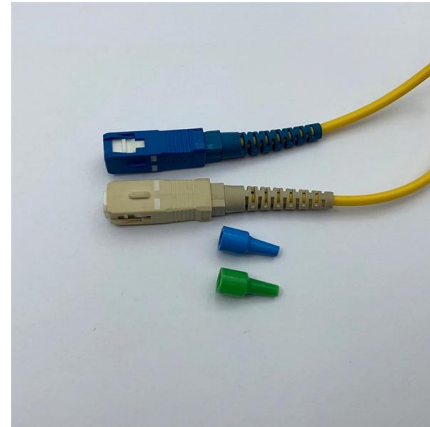

Pre-terminated Fiber Optic LC-LC Patch Panel, 24

One of the models that the pre-terminated fiber optic cassette plug and play patch panel comes in is the bezel to bezel (Model PFA), which is designed for

[Contact Us](#)

Fiber Adapter Panels , Multiple Access Options , Legrand

Find the compact Fiber Adapter Panels you're looking for. Whether you need pass-through connections, front or rear-loading access, or other modular options.

[Contact Us](#)

Fiber Optic Patch Panels , Leviton Network Solutions

HDX Fiber Panels HDX panels offer manageable density of up to 96 LC fibers per RU with enhanced port identification capabilities built in. Use to provide an inter

[Contact Us](#)