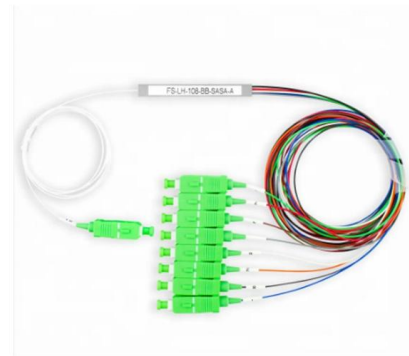

Amazon : Duttek Durable LC Fiber Wall Plate, Single Mode

Engineered for quick installation, this LC panel wall mount features tool-free snap-in keystone compatibility. The sturdy ABS housing resists wear, while the slim design blends into home/office

[Contact Us](#)

We are Nokia , Nokia

We invent a new type of optical fiber, Non-Zero Dispersion Fiber (NZDF), that becomes widely deployed in intercontinental and long-haul terrestrial networks.

[Contact Us](#)

Fiber Panels, Modules & Cassettes

Explore CommScope's efficient and scalable fiber splice panels designed for seamless connectivity. Accommodating LC, SC, and MTP/MPO connectors,

[Contact Us](#)