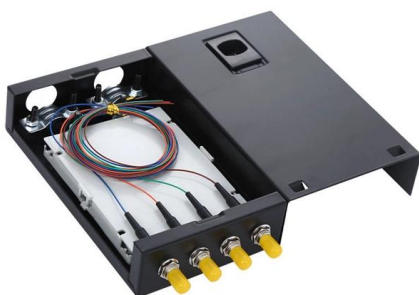

[Contact Us](#)

Victron Kit 26

With solar, mains, and DC-DC charging, along with the Victron MultiPlus 2000VA inverter/charger, Lynx power distribution, and a smart shunt battery monitor, this kit provides seamless energy

[Contact Us](#)

Wall-boxes & charging stations

The split system consists of 3 small split charging stands each with a maximum of three charging points (2× DC, 1× AC) and a decentralised control cabinet. This

[Contact Us](#)

EV Charger

Choose between a permanently connected cable with a length of 5m or 7.5m or order your wallbox without a cable and connect your own charging cable to the charging socket.

[Contact Us](#)