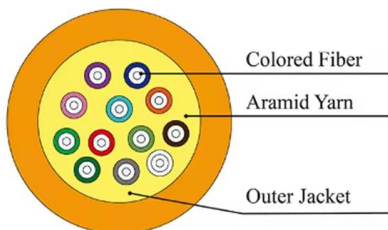

BMW Home Connected Charging - Zuhause laden

BMW Home Connected Charging leicht gemacht: Komfortabel, sicher und schnell laden mit der BMW Wallbox oder dem Flexible Fast Charger.

[Contact Us](#)

IMO Metal Distribution Boxes

Metal Distribution Boxes are ideal for housing all manner of MCBs, RCDs, RCBOs and surge protection devices used specifically in conjunction with EV wall chargers and EV charging solutions.

[Contact Us](#)

Amazon : Drawer Outlet Kit USB C PD20W Fast Charging Station

Optimize your kitchen island with our in-drawer outlet. This hidden power solution allows for seamless charging of laptops and tablets directly inside the drawer. Featuring 3 0W USB-C PD fast charging, it

[Contact Us](#)

How to Source the Complete EV Charging Kit

Discover how to source a complete EV charging kit with this UK guide. Covers earthing, RCDs, cabling, and which EV chargers to install.

[Contact Us](#)