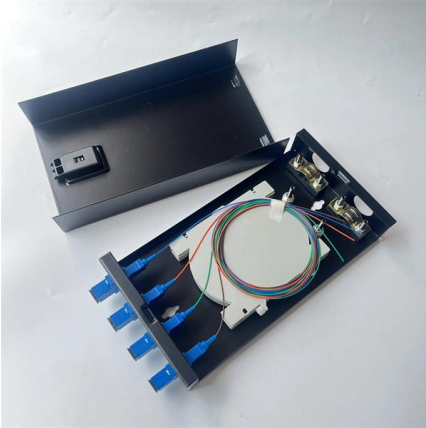

# High-quality cable tray ladder edge

## High-quality cable tray ladder edge

---

### Ladder Cable Tray System , Durable & Efficient Cable

Available in thicknesses from 1mm to 2mm and widths up to 900mm, these trays provide robust support, excellent ventilation, and easy maintenance. Designed to

## Cable Tray In Botswana

Galvanized Cable Tray As part of our excellent Cable Tray Range, we are proud to offer super strong Galvanized Cable Trays. These specially tailored Galvanized Cable Trays are manufactured using