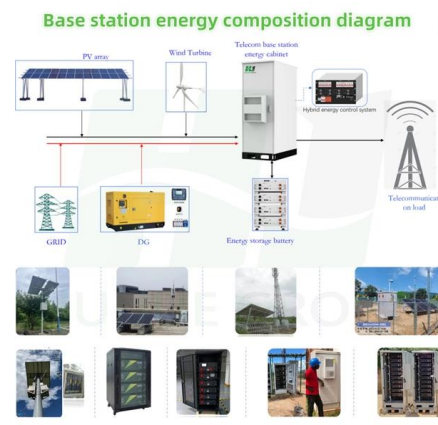

[Contact Us](#)

Racks and Cabinets

Alpine Power Systems offers a variety of different racks, cabinets, and enclosures for data center, telecom, utility, and critical power applications. Depending on your specific needs, Alpine Power

[Contact Us](#)

DC-DC Cabinet Solutions , Zekalabs

Zekalabs DC-DC and AC-DC Cabinet Solutions offers state-of-the-art power conversion for your engineering needs. Our cabinets are designed to provide

[Contact Us](#)