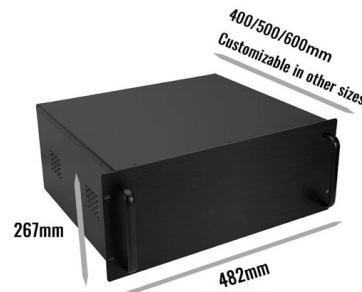

H3C S6812/S6813 Data Center Switches Datasheet

Explore the H3C S6812/S6813 series data center switches: features, specs, and benefits for high-density networks. Download the datasheet.

[Contact Us](#)