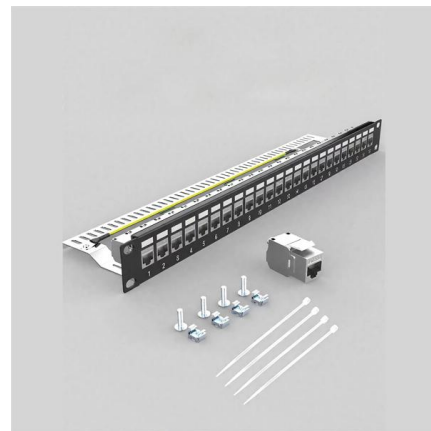

The Aluminum I-Beam Design Of Itray Is Perfect For Industrial Installations With Large Diameter Cables In Long Span Situations, Minimizing Total Tray Width and

[Contact Us](#)

Cable Tray , Graybar Store

Shop Our Inventory Of Cable Tray Online. Graybar Is Your Trusted Distributor For Cable Tray And Fittings.

[Contact Us](#)

A Guide to Installing and Supporting Electrical Cable Trays

A professional guide to installing electrical cable tray systems per NEC Article 392. Covers support, securing cables, and fill calculations.

[Contact Us](#)

Cable Tray And Fittings , Graybar Store

There are a large number of cable tray fittings that are made compatible with each type of tray. These fittings help in maintaining support of the cable tray system. Shop Graybar's collection of cable tray

[Contact Us](#)

FRP cable tray

FRP cable tray FRP cable tray FRP cable tray is formed through fiberglass pultrusion and continuous mechanized production process. FRP cable trays can be sorted into ladder type cable