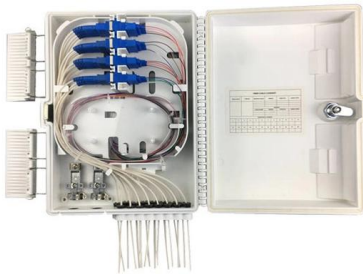

Long-Span Ladder Cable Tray System

Compared with the common cable tray, the characteristics of the long-span cable tray is that it has a larger single length and installation length. The length of the

[Contact Us](#)

One-piece tray

For example, the first selection issue is the environment to which the cable tray will be subjected. This selection will lead to the best material for your application.

[Contact Us](#)

GUIDE CABLE TRAYS TECHNICAL

NEMA VE 1-2017 Specifies requirements for metal cable trays and associated fittings designed for use in accordance with the rules of Canadian Electrical Code, Part I and the National Electrical Code®

[Contact Us](#)