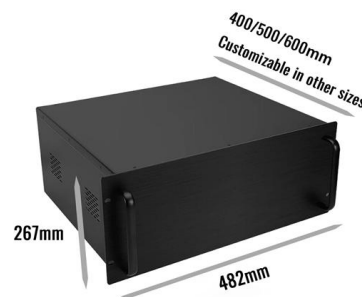

Cable Trough

Unlike buried cables -- which can be awkward and time-consuming to access -- our cable trough systems keep services organised, visible, and easy to maintain.

[Contact Us](#)

Search Results For Cable Trays

The Aluminum I-Beam Design Of Itray Is Perfect For Industrial Installations With Large Diameter Cables In Long Span Situations, Minimizing Total Tray Width and

[Contact Us](#)