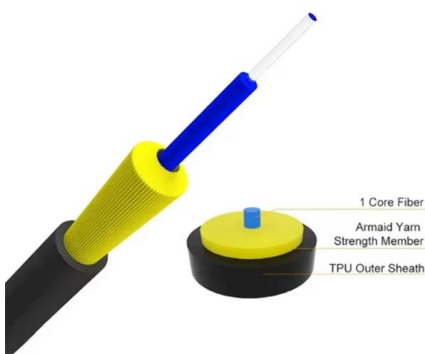

Glue applicator power distribution box

Glue applicator power distribution box

Auto Glue Dispensing Valve Controller

Dispensing valve controller is also referred as glue dispenser or auto glue dispensing machine, which is a device used to control the fluids when applying to target area

[Contact Us](#)

Slot Die and PUR Hot Melt Applicators

Glue applicator systems that works with the PUR hot melt applicator glue supply unit to automatically apply the glue to the product in a consistent and accurate manor.

[Contact Us](#)

Applicators

Applicators Built to the highest standards out of a production facility in the heart of Essex, Tec glue guns have been meeting the specific needs of users around the

[Contact Us](#)

Hot Melt & Liquid Glue Adhesive Applicators

Nordson air-operated (pneumatic) and electric hot melt applicators deliver precise adhesive application even at high-line speeds. A wide choice of adhesive

[Contact Us](#)