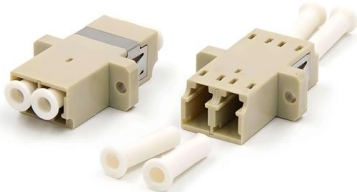

4U MPO/MTP ODF Rock Mount Fiber Optic Patch Panel

Telhua's 4U MPO/MTP ODF rock mount fiber optic patch panel with 24-core cassette delivers high density, reliability, and fast installation for data centers. Compliant