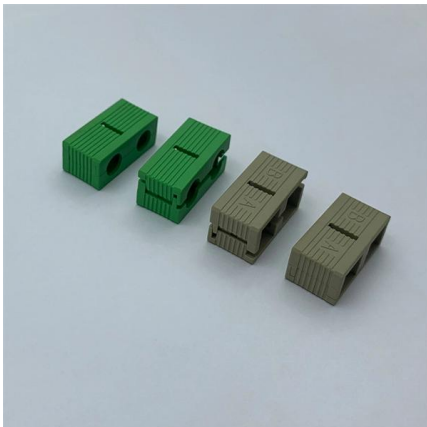

4U ODF 144cores Rack Optical Patch Panel SC/APC

Product Description ODF 144 Cores Rack Fiber Optical Patch Panel Hand Pull Type 4U equipped with 12 cassettes Optical fiber distribution frame (ODF) is used for

[Contact Us](#)