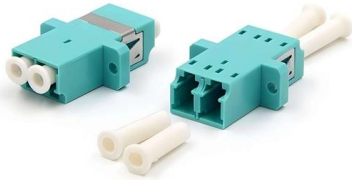

& COOLING SYSTEMS COMBINED COMFORT

Comfortmaker packaged all-in-one units are designed for the best durability and comfort. Regardless of your need - packaged heat pump or packaged air conditioner - these units stay enclosed outside

[Contact Us](#)

German AIRCOOLED

Model Cars from Germany, Specializing in Porsche and Volkswagen. Brekina VW Models, VW Toys, Brekina Volkswagen. Brekina Porsche. VW Models Cars,

[Contact Us](#)

Infraeo: 100G PAM4 (OSFP/QSFP-DD/QSFP112) Immersion Cooling

This is so far the first reported LPO optical AOC/Pigtail in the industry for Immersion Cooling to support the standard 100G PAM4 Ethernet applications.

[Contact Us](#)

Switch cabinet cooling

Control cabinet cooling for demanding applications: Efficient climate control with protection against heat, moisture, and contaminants in industrial environments.

[Contact Us](#)