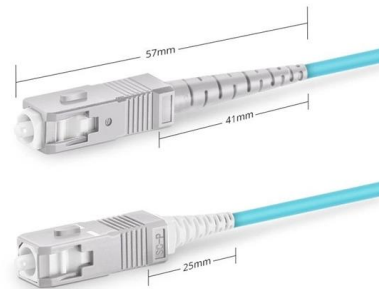

German Air-Cooled Switch PAM4

German Air-Cooled Switch PAM4

High Density 50G/400G PAM-4 Capable Rugged

Amphenol's Rugged 256 Channel Ethernet Switch Box is liquid cooled and configurable for system connectivity, speeds, port types, and interoperability with

[Contact Us](#)

MPR Article Template

Like Tomahawk 3, it uses 50Gbps PAM4 interfaces for compatibility with available 400Gbps Ethernet (400GbE) optical modules. The result is the industry's first 25.6Tbps switch chip, sampling almost

[Contact Us](#)

Simplex SC UPC

NVIDIA/Mellanox MMA1Z00-NS400 Compatible 400GBASE-SR4

The short reach 4-channel (SR4) design uses 100G-PAM4 modulation and has a maximum fibre reach of 50-metres using OM4 multi-mode fibres. The QSFP112 transceiver is used in ConnectX