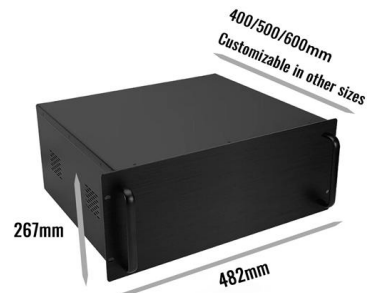

Limited Warranty Agreement

Draft a Limited Warranty Agreement for Germany. Start with our professional template and tailor to your needs.

[Contact Us](#)

AI server - configure your AI system with NVIDIA

Configure your own high-performance AI server built on last-gen NVIDIA GPU. Accelerate your AI and HPC projects with AI Servers from us.

[Contact Us](#)

Affordable HPE ProLiant GPU Servers: Refurbished AI

With a 5-year warranty, no upfront payment (test first, pay later), and fast availability, we make affordable GPU servers accessible to businesses. Let's

[Contact Us](#)