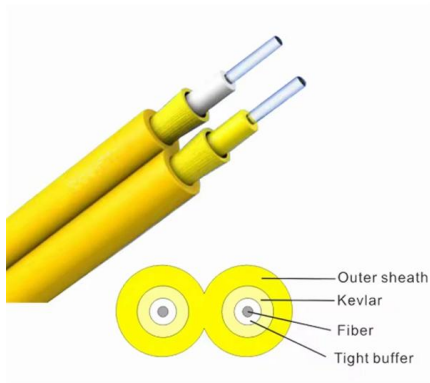

Cable Tray, Cable Trunking, Cable Ladder, Perforated

Our high quality products include cable trunking, cable ladder, perforated cable tray, wire mesh cable tray, the matching accessories and switchgear cabinet, etc.

[Contact Us](#)

Cable Tray

Hong Thinh design of Cable Ladder is compact and fast to install, with both straight Cable Tray and all accessories having a unique integrated coupling system. we offer a wide range of options to suit your

[Contact Us](#)

Premium Trough Type Cable Tray Systems

Discover high-quality trough type cable tray systems offering exceptional load capacity, superior cable protection, and flexible installation options for industrial, commercial, and data center applications.

[Contact Us](#)