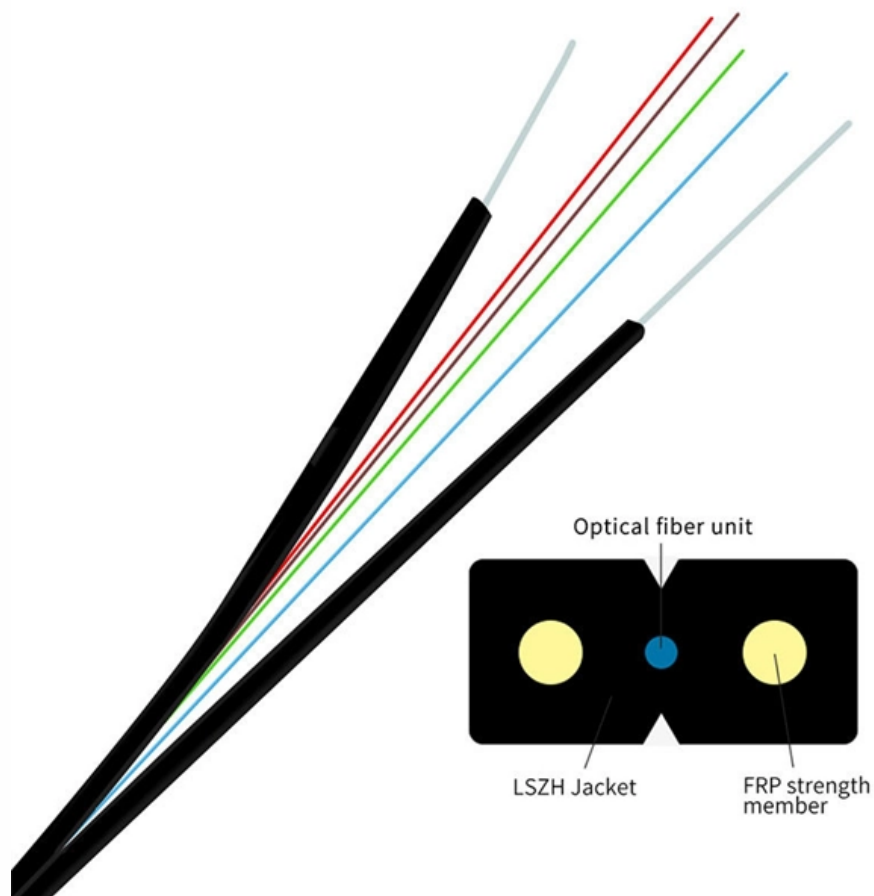

GP Home Distribution Box

GP Home Distribution Box

Indoor Termination Box , Smart Housing Outlet , GP31

LongXing GP31-1P02B Indoor Fiber Distribution Terminal provides Customer Premises Equipment applications with a compact and secure enclosure for

[Contact Us](#)

Indoor Fiber Optics Distribution Box , Terminal Box

This mini style distribution box terminates one fiber optic cable with up to 4 cores, bringing significant improvements resulting in better customer experience when