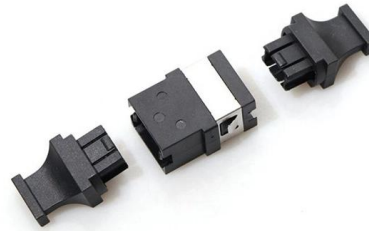

Home | Royal Mail Group Ltd

Trust Royal Mail to send your parcels and letters. Compare prices for posting in the UK and abroad, and send parcels and mail across the UK and internationally.

[Contact Us](#)