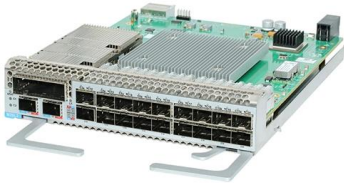

Cold Aisle Containment , Legrand

A unique cabinet solution for applications that require engineering services. Our engineering team will work with you to create a cabinet design to meet your requirements for the data center.

[Contact Us](#)

Aisle Containment Systems for Hot & Cold Aisle Solutions

Cool Shield Aisle containment solutions reduces server row temperatures in active data centers. Learn more about the benefits of hot and cold containment.

[Contact Us](#)

APC NetShelter Aisle Containment , Schneider Electric UK

Schneider Electric UK. Browse our products and documents for APC NetShelter Aisle Containment - Hot and cold air containment systems designed to maximize cooling predictability, capacity, and

[Contact Us](#)