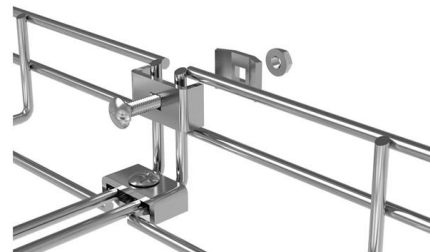

Vertiv SmartAisle Containment

Vertiv™ SmartAisle™ - A form of containment proven to lead to substantial savings in energy costs Achieved energy savings through patented, controlled cold aisle containment in many projects

[Contact Us](#)