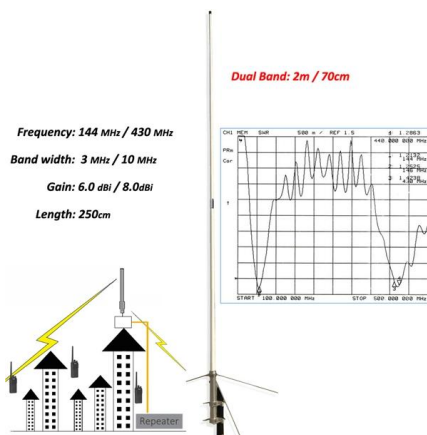

### 19 Inch Modular Design Cold & Hot Aisle Containment

19 Inch, Modular Design, Cold & Hot Aisle Containment Modular Data Center Product Application Modular Data Center is designed for equipment rooms,