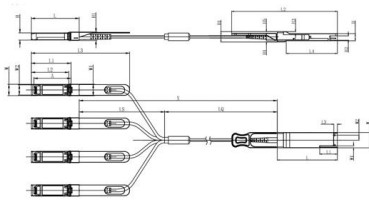

Fix the cable tray to the wall

Unit mm

Cable Tray Installation

Learn everything about cable tray installation with our complete guide. Discover types, steps, and safety tips for efficient electrical cable management.

[Contact Us](#)

How To Install Cable Tray On Wall: A Step-By-Step Guide

Learn how to install a cable tray on a wall with this comprehensive guide. Step-by-step instructions, tools needed, and safety tips included.

[Contact Us](#)