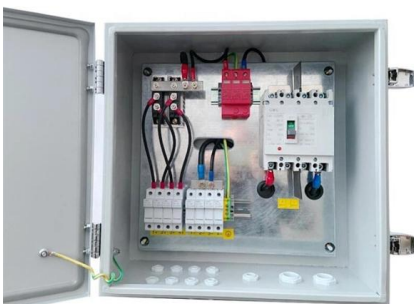

4. COLOR IDENTIFICATION OF FIBER IN OPGW

This specification covers the general requirements and performance of OPGW offered including optical characteristics, electrical characteristics, mechanical characteristics, geometrical characteristics.

[Contact Us](#)

OPGW Specifications and Testing Standards

The OPGW cable contains high purity silica optical fibers with acrylate coating, and is designed and tested according to various international standards for composite