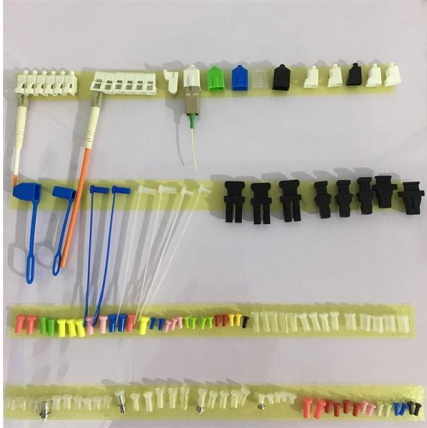

Finnish OPGW Fittings G 652D

Finnish OPGW Fittings G 652D

G.652D OPGW Optical Ground Wire with Aluminum Clad Steel

Feature: OPGW adopts an overhead laying method, which has the advantages of lower construction costs and better resistance to damage caused by road construction compared to underground optical

[Contact Us](#)

OPGW

Stainless steel tube OPGW: stainless steel tube is hermetically sealed by seamless welding. The tube is filled with water resistant gel. This tube provides complete protection to the fibers from longitudinal

[Contact Us](#)

OPGW Specifications and Testing Standards

The OPGW cable contains high purity silica optical fibers with acrylate coating, and is designed and tested according to various international standards for composite

OPGW cables and variants

Installed at the top of high-voltage and extra-high-voltage transmission lines, OPGW cables provide lightning shielding and fault current grounding while enabling

[Contact Us](#)