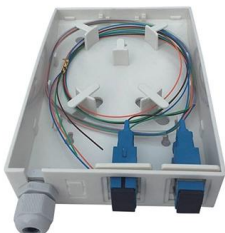

Understanding Distribution Boxes: A Comprehensive Guide

A distribution box, also known as a power distribution box or electrical distribution box, is used to distribute electrical power safely to multiple

[Contact Us](#)

Top-Quality Fiber Optic Distribution Box Supplier

Secure and organize your fiber optic connections with our durable distribution boxes. With various sizes and configurations available, we offer reliable solutions to meet

[Contact Us](#)

Powder-Coated Steel Distribution Box

Our powder-coated steel distribution box is designed to offer a rugged, reliable, and affordable solution for indoor electrical distribution systems. Constructed from

[Contact Us](#)

How to determine the size, installation method and

(1) Wiring method of distribution box 1)
Generally, the incoming line of power distribution box adopts five wire system, that is, a, B and C three-way phase line

[Contact Us](#)