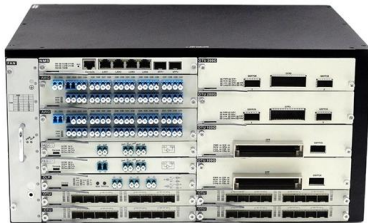

Rack Mount

Our portfolio includes switches for extreme conditions: high temperature, shock, vibration or EMC. Belden offers variants that can be used in applications with

[Contact Us](#)

Ethernet Switches

Ethernet Switches Moxa provides a wide range of industrial Ethernet switches that feature industrial-grade reliability, network redundancy, strengthened security,

[Contact Us](#)

Cloud-Managed & Industrial Switches for SMBs

Designed for businesses of all sizes, Reyee switches offer a range of professional, reliable, and affordable switch models, from Layer 3 to unmanaged, suitable for scenarios including SOHO,

[Contact Us](#)