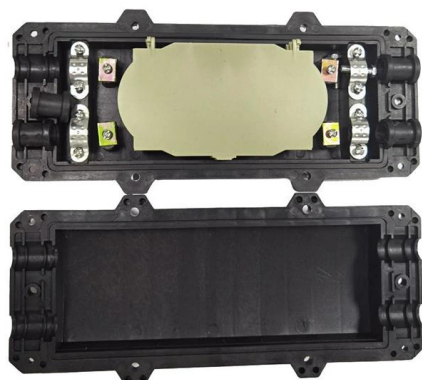

TP-LINK 24 PORT GIGABIT SWITCH RACK MOUNT

TP-LINK 24 PORT GIGABIT SWITCH RACK MOUNT $ 419.00 The product is currently unavailable SG1024

[Contact Us](#)