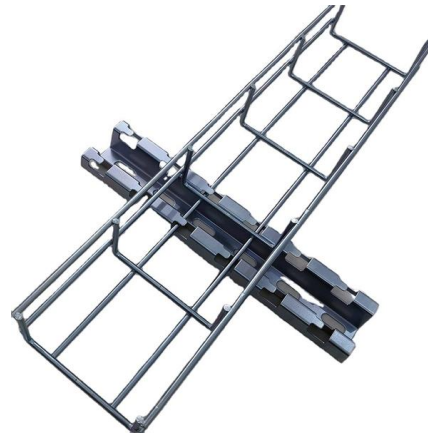

FTTH 4u 144/288 core Sc/apc Fiber Optic Patch Panel

We are a FTTH 4u 144/288 core Sc/apc Fiber Optic Patch Panel Sliding Odf Fibre Optical Terminal Box Manufacturer. We supply fiber optic panels in competitive

[Contact Us](#)

Connectors, Interconnects , Fiber Optic Connectors

Fiber Optic Connectors are the ends used to terminate optical fiber cable. The connector styles are DNP, ESCON, FC, FDDI, FSD, FSMA, LC, MPO, MT-RJ,

[Contact Us](#)

SP-GJS-03A 24/48/96/144Core Fiber Optic Splice

24/48/96/144Core Fiber Optic Splice Closure This product is used to connect the distribution cable and the incoming cable, is widely applied in communication,

[Contact Us](#)