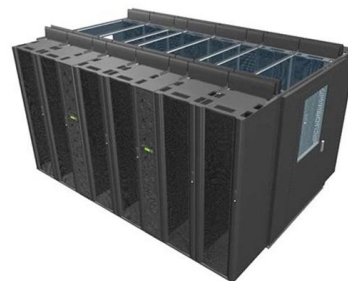

Outdoor Fiber Optic Splice Closure Heat Shrink Type 48 96 144 288 Core

We have a wide range of fiber optic products, including Fiber Optic Cable, Fiber Optic Patch Cord, Fiber Optic Splitter, Fiber Optic Patch Panel, FTTx products, etc. We also provide professional Fiber

[Contact Us](#)