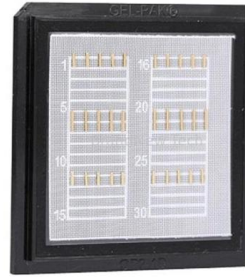

24 Fiber Universal Splice Tray with Integrated Fiber Management

The 24 Fiber Splice Tray with Integrated Fiber Management and External Fiber Management and Pivotal Splice Holding Arrangements allows the installation of 24 optical fibers without the need to fit

[Contact Us](#)

China Top 10 Fiber Optic Cable Manufacturers in 2025

The fiber optic cable industry in China has solidified its position as a global powerhouse, driving the expansion of high-speed networks, 5G infrastructure, and smart cities. As of November

[Contact Us](#)

12/24 Core Fiber Optic Splice Tray ABS Patch Panel Cassette

?More Capacity and Versatility?: This product offers a high capacity of 12/24 cores for one unit, making it suitable for various fiber optic applications. It also supports a wide range of networks,

[Contact Us](#)