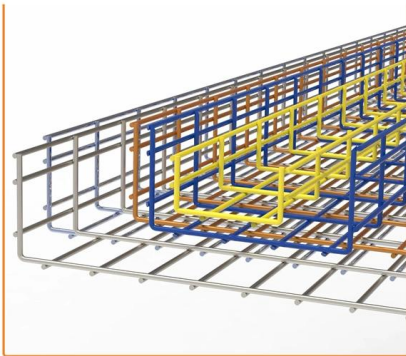

FTTH 4u 144/288 core Sc/apc Fiber Optic Patch Panel

We are a FTTH 4u 144/288 core Sc/apc Fiber Optic Patch Panel Sliding Odf Fibre Optical Terminal Box Manufacturer. We supply fiber optic panels in competitive

[Contact Us](#)

Connectors, Interconnects , Fiber Optic Connectors

Fiber Optic Connectors are the ends used to terminate optical fiber cable. The connector styles are DNP, ESCON, FC, FDDI, FSD, FSMA, LC, MPO, MT-RJ,

[Contact Us](#)

SP-GJS-03A 24/48/96/144Core Fiber Optic Splice

24/48/96/144Core Fiber Optic Splice Closure This product is used to connect the distribution cable and the incoming cable, is widely applied in communication,

[Contact Us](#)