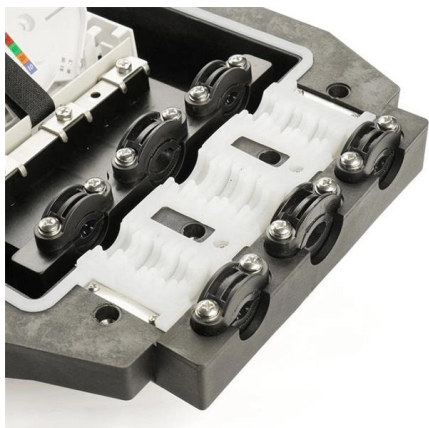

Beavertail Skiffs , The very best in shallow water skiffs

Beavertail Skiffs truly sets the bar when it comes to designing and building the most spectacular shallow water, technical poling skiffs on the market.

[Contact Us](#)