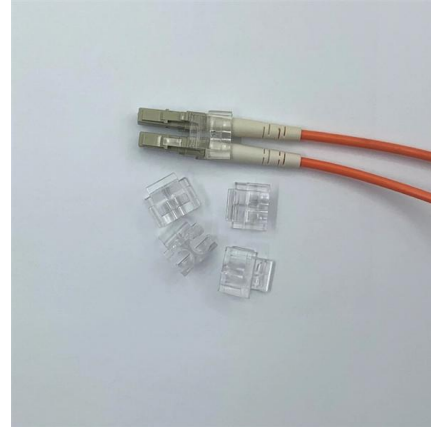

Dome Fiber Optic Splice Closures , Wholesale IP68

Yes, each dome splice closure kit comes complete with all the necessary accessories for installation, including splice trays, fiber protection sleeves, sealing

[Contact Us](#)