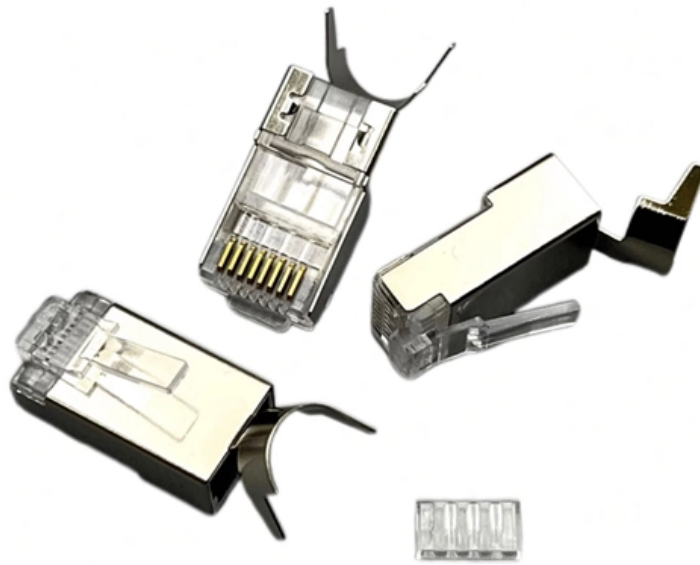

Fiber optic terminal box with 2-port round connector

Fiber optic terminal box with 2-port round connector

2 Port LC/APC Duplex FTTH Fiber Optic Terminal Box

FTB86E wall outlet is an indoor terminal applied in the FTTH network to connect the drop cable and optical devices through fiber port. Max can fusion 1 core, 2 cores

[Contact Us](#)

2 Port Indoor Outlet Fiber Optic Terminal Box

SP-160-2B Fiber termination boxes wall mount outlets is able to hold up 2 subscribers. It is used as a termination point for the drop cable to connect with

The 2-port optical fiber box is equipped with an optical fiber adapter connector, which is used for the access and output of dual-port single-core and dual-core optical fibers.

[Contact Us](#)

Wall mounted Face plate Fiber Rosette Box 2 Port

SP-1601-2G fiber rosette box is able to hold up to 2 subscribers. It is used as a termination point for the drop cable to connect with patch cable in FTTH indoor

[Contact Us](#)

2 port Indoor Wall Mounted FTTH Optical Fiber