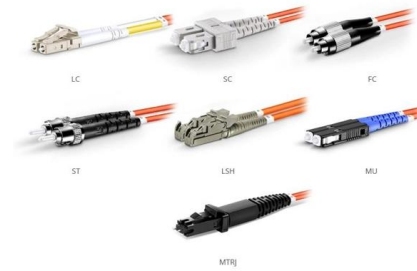

Fiber optic terminal box with 2-port round connector

Fiber optic terminal box with 2-port round connector

2 Port LC/APC Duplex FTTH Fiber Optic Terminal Box

FTB86E wall outlet is an indoor terminal applied in the FTTH network to connect the drop cable and optical devices through fiber port. Max can fusion 1 core, 2 cores

[Contact Us](#)

2 Port Indoor Outlet Fiber Optic Terminal Box

SP-160-2B Fiber termination boxes wall mount outlets is able to hold up 2 subscribers. It is used as a termination point for the drop cable to connect with

[Contact Us](#)

Indoor FTTH Fiber Optic Termination box With 2 SC

The surface mount fiber termination enclosure features dual ports compatible with

[Contact Us](#)

OM1 Fiber Patch Cable Family

Amazon : Create idea FTTH Fiber Optic Socket 120x90x25mm 2 Port

The 2-port optical fiber box is equipped with an optical fiber adapter connector, which is used for the access and output of dual-port single-core and dual-core optical fibers.

[Contact Us](#)

Wall mounted Face plate Fiber Rosette Box 2 Port