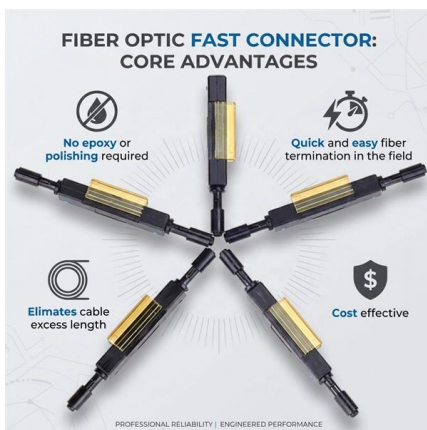

FTTH Fiber Optic Termination Box, 2 Ports SC Simplex, Indoor Type

Optical termination box for indoor usage with a capacity of two cores with SC simplex adapters, and four cores with LC duplex adapters.

[Contact Us](#)