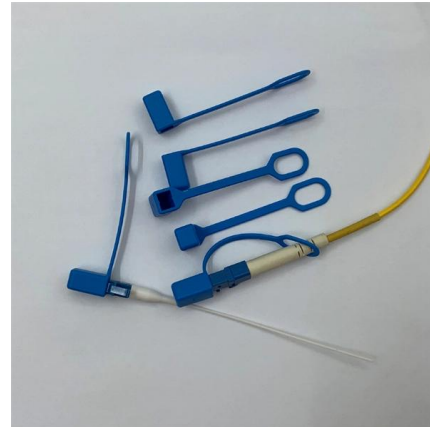

FTTH SC Fiber Terminal Box With 4 Ports, 4 Cores Splice

The 4 port fiber termination box is a surface mount enclosure designed to connect optical fiber cable with pigtail in FTTH/FTTB/FTTD application. The small and

[Contact Us](#)

48 Port Fiber Optic Terminal Box, Fiber Optic Patch Panel, SC, FC,

48 Port Fiber Optic Terminal Box, Fiber Optic Patch Panel, SC, FC, LC Pigtail, ODF, 2U, 48 Multimode, OM1, OM2, OM3 The LC fiber optic connector box uses a LC duplex adapter (48 pieces) and a LC

[Contact Us](#)