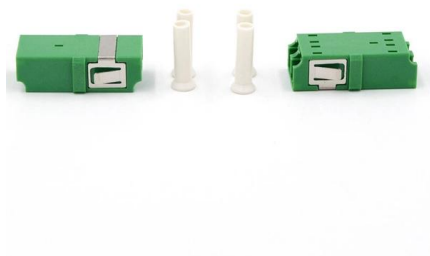

12 Core Duplex Ports LC Terminal Mounting Housing

We are a 12 Core Duplex Ports LC Terminal Mounting Housing Fiber Patch Panel Manufacturer. We supply fiber optic panels in competitive cost and short lead

[Contact Us](#)