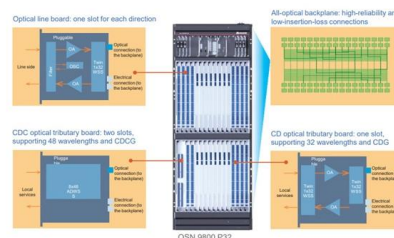

Custom Cable Assembly Manufacturing , Fibertronics, Inc.

Fibertronics, Inc. is an SBA certified woman-owned small business providing USA manufactured customized fiber optic and low voltage cable assemblies, and

[Contact Us](#)