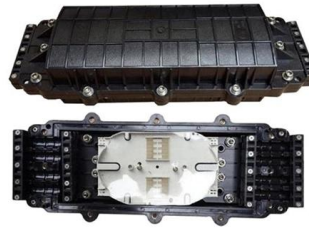

Indoor Metal Fiber Terminal Box With 8 Adapter Ports, 8

Description The 8 ports metal fiber terminal box is similar to the fiber optic patch panel in appearance and function, which designed to connect optical fiber cable

[Contact Us](#)

pigtail fiber optic

FC/UPC 12 Colors Pigtail Fiber Optical Patch Cord G652D G657A1 G657A2 1.5m LSZH 1 Description Fiber optic patch cord and pigtail can connect with different types of connectors such as ST, FC, SC,

[Contact Us](#)

Fiber Optic Cable Supplier, Distributor - Fosco Connect

Stocking distributor of fiber optic installation tools, bulk fiber cables, fiber patch cables, test equipment, cable management, fiber optic training and more.

[Contact Us](#)