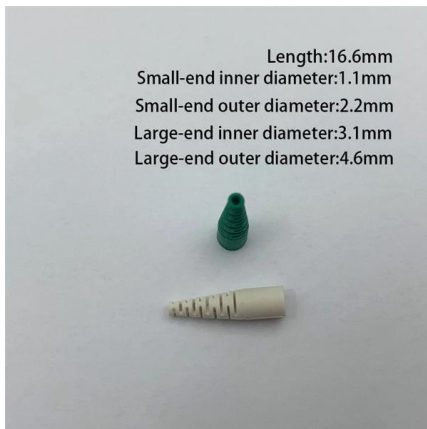

Indoor Metal Fiber Terminal Box With 8 Adapter Ports, 8

Description The 8 ports metal fiber terminal box is similar to the fiber optic patch panel in appearance and function, which designed to connect optical fiber cable

[Contact Us](#)

pigtail fiber optic

FC/UPC 12 Colors Pigtail Fiber Optical Patch Cord G652D G657A1 G657A2 1.5m LSZH 1 Description Fiber optic patch cord and pigtail can connect with different types of connectors such as ST, FC, SC,

[Contact Us](#)

Fiber Optic Cable Supplier, Distributor - Fosco Connect

Stocking distributor of fiber optic installation tools, bulk fiber cables, fiber patch cables, test equipment, cable management, fiber optic training and more.

[Contact Us](#)