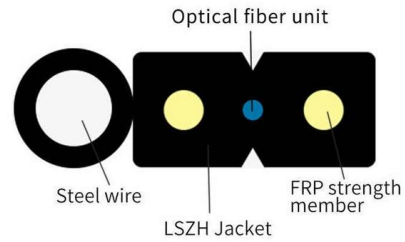

VFL-22M red light source, red light pen, lighting pen,

Stable and strong light source and strong penetrating power ? The detection distance depends on factors such as fiber bending, connector, quality, etc.

[Contact Us](#)

VFL Red Light Source 1MW 5MW 10MW 20MW 30MW 20km 40km

Tailored for telecom wholesalers, MNOs, ISP contractors, and fiber equipment brands, this VFL Red Light Source delivers professional-grade diagnostics at an accessible price point.

[Contact Us](#)

What Does Price FOB Mean in Global Trade

Understanding FOB Pricing: What Does Price FOB Mean? Explanation of what does price FOB mean FOB, or Free on Board, is a crucial

[Contact Us](#)