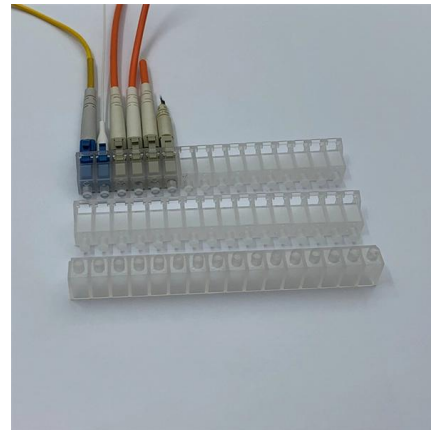

MIL-DTL-D38999 ARINC801 Optical Fiber J599A8 / 26KF12N Fiber Optic

Highlights at a glance The J599A8 (ARINC801) series of fiber optic connectors offers numerous advantages. Featuring a three-point threaded quick-connect mechanism with an anti-loosening

[Contact Us](#)

Fiber Optic Connector Types Explained , FiberCablesDirect

But with so many different types of fiber optic connectors available, it can be difficult to know which one is right for your specific needs. On this page, we'll compare