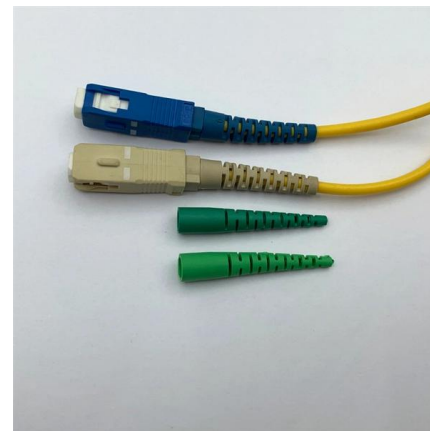

Complex 25' LEMO FUW Male Plug to Round PUW Female Socket

Complex 25' LEMO FUW Male to Round PUW Female SMPTE Hybrid Fiber Optic Broadcast Cable. Features 19.4 Mbps to 3 Gbps bandwidth. Shop now!

[Contact Us](#)

8-Port PLC Fiber Splitter Box

12-Port SC Fiber Splitter Box

Size: 235*215*75mm
Material: ABS, IP65,

2] ELECTRICALCON Fiber Optic Connectors

Amphenol ProLabs Fiber Optic Connectors 2-Pack of 6dB fixed SC Male to Datasheet 8In Stock 1 \$42.91 10 \$39.38 25 \$37.87 50 \$36.60 100 View 100 \$34.58 250 \$33.57 500 Quote Buy Min.: 1Mult.:

[Contact Us](#)

Fiber Optic Cable Adapter Coupler SC-SC Simplex Multimode 5 Pack

Connect an SC simplex multimode network cable to an SC Simplex multimode fiber optic network cable. Couplers are female to female. Use two simplex couplers to connect two connectors without the clips