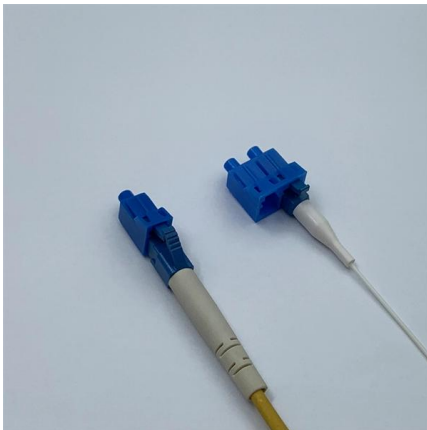

Fiber Optic Patch Panel

The fiber optic wiring management unit is used for the end and distribution of the fiber communication system, which can easily realize the connection, distribution

[Contact Us](#)