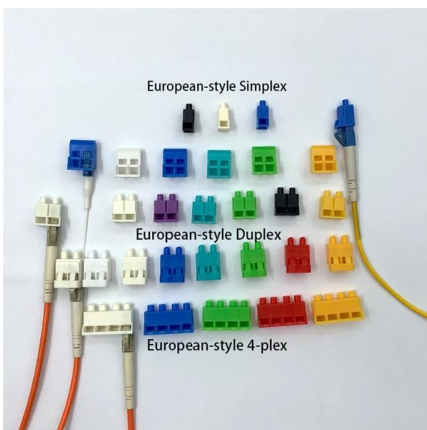

China Groushandel Fiber Switch Quotes Fabrikant

Mir wäerte permanent eise respektéierte Clienten zefridden mat eisem gudden excellent, super Wäert an super Assistenz wéinst mir zousätzlech erlieft a vill méi haart-schaffen a maachen et an Käschten

[Contact Us](#)

Fiber Optic Network Switches , Ethernet to Fiber

We offer solutions that provide seamless transmission and conversion from Ethernet media to multimode or singlemode fiber. Our Ethernet network switches with fiber