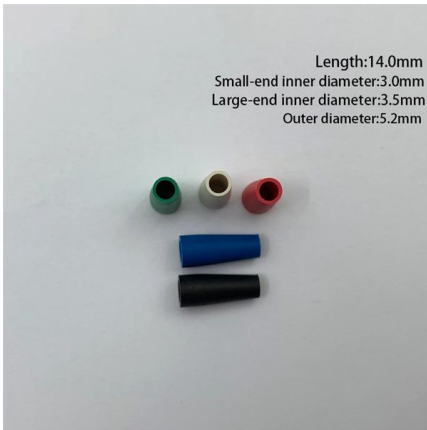

box-1

NORDEN Fibre optic DIN rail mounted terminal box is available for the distribution and terminal connection for various kinds of optical fibre system, especially suitable for mini-network terminal

[Contact Us](#)

Passive Fiber Optic 6 Core Cable Terminal Box

Passive Fiber Optic 6 Core Cable Terminal Box
Product Model SP-1602-6A
Product Description
Passive Fiber Optic 6 Core Cable Terminal Box
Model SP-1602-6A

[Contact Us](#)