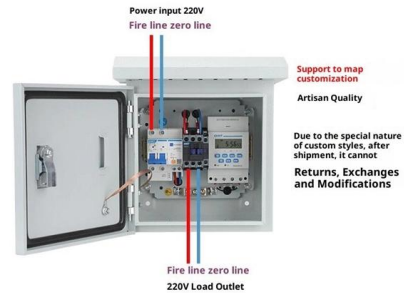

Product Wiring Diagram

datasheet-942-din-rail-fibre-optic-terminal-box

NORDEN Fibre optic DIN rail mounted terminal box is available for the distribution and terminal connection for various kinds of optical fibre system, especially suitable for mini-network terminal

[Contact Us](#)