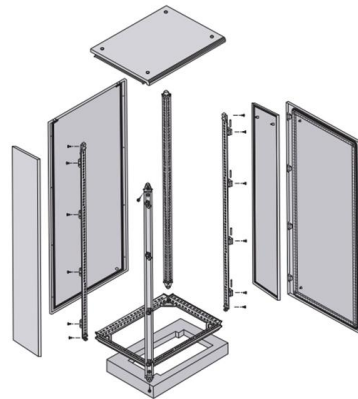

Fiber terminals

With its innovative fiber management and sealing concept, the fiber termination box (FTB) Speed offers the greatest number of application options. Installation effort

[Contact Us](#)

FS Community

Hier sollte eine Beschreibung angezeigt werden, diese Seite lässt dies jedoch nicht zu.

[Contact Us](#)

Optical Termination Box , FTTH Terminal Box

Fiber Terminal Box Fiber Terminal Box (FTB) generally refers to the box shape fiber optic management products used to protect and distribute the optical fiber links in

[Contact Us](#)