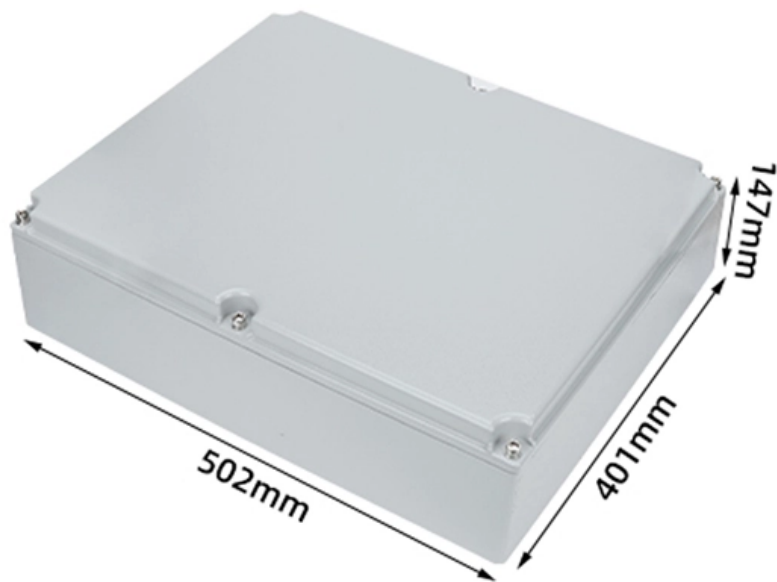

Fiber Optic FTTR Panel

Fiber Optic FTTR Panel

optical fiber distribution box FTTH Outdoor use 16F Access terminal

Protection Level: IP68-IP67 FTTH Outdoor Distribution Box Features Products Pictures our company Shenzhen industry co.,ltd focuses on optical communication products with

[Contact Us](#)

4 Cores FTTH Mini Fiber Optic Terminal Box/Patch Panel GZ-IDP-A4

Buy low price 4 Cores FttH Mini Fiber Optic Terminal Box/patch Panel Gz-idp-a4 by Shanghai Huijue Network Communication Equipment Co., Ltd., a leading supplier from China. 2848 similar products