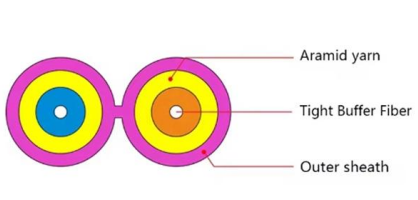

FOCMR50-005M-SCMT-VT Fiber Optic Cable by BLACK BOX CORP

FOCMR50-005M-SCMT-VT Sensors & Switches
from BLACK BOX CORP 2-Year Warranty - 5M
(16.4FT) SCMTRJ VT OM2 MM FIBER PATCH
CABLE INDR ZIP OFNR

[Contact Us](#)

Underground Fiber Optic Cable Detection with K-DAS

Ksense's Distributed Acoustic Sensor (DAS) system, K-DAS, offers a solution for detecting and locating underground fiber optic cables. This

[Contact Us](#)

Multimode Fiber Optic Patch Cables

Thorlabs offers a variety of step-index and graded-index multimode fiber optic patch cables with standard FC/PC or SMA connectors, including square-core fiber. AR-coated and uncoated fluoride

[Contact Us](#)

Contact Us

For datasheets, pricing, or custom fiber access solutions, please visit:
<https://www.frindel.es>