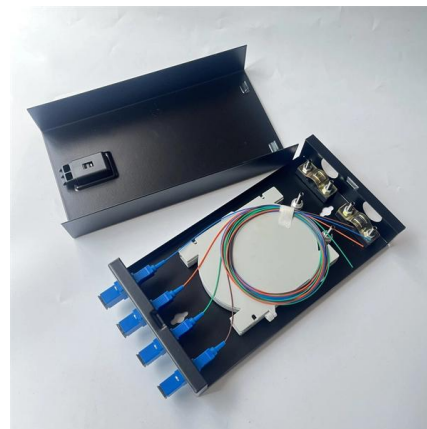

Type 86 Information Panel FTTH Wall-Mount Sc Duplex Optical Fiber

It is the termination for optical fiber user, specially designed to construct FTTH. It can be installed at the corridors and multi-media cases for optical fiber users.

[Contact Us](#)

- ☒ IP65/IP55 OUTDOOR CABINET
- ☒ OUTDOOR CABINET WITH AIR CONDITIONER
- ☒ OUTDOOR ENERGY STORAGE CABINET
- ☒ 19 INCH