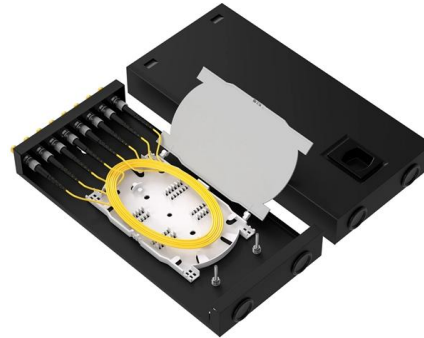

Ftth fiber panel fiber optic terminal junction box 86 information

Choose from a huge selection of wholesale ftth fiber panel fiber optic terminal junction box 86 information panels suppliers on Alibaba . We have fiber optic connectors that will be perfect for

[Contact Us](#)

Ftth Fiber Panel Fiber Optic Terminal Junction Box 86 Information

Buy Ftth Fiber Panel Fiber Optic Terminal Junction Box 86 Information Panels 86 Desktop Box 20pcs/Lots: Optical - Amazon FREE DELIVERY possible on eligible purchases

[Contact Us](#)

Type 86 fiber optic panel socket, fiber optic junction box, information

Cixi Bocheng Communication Equipment Co., Ltd. <https://nbbc-fiber.cn> Whatsapp/WeChat: +86 13586832852 ----- Type 86 fiber optic panel socket, fiber optic

[Contact Us](#)