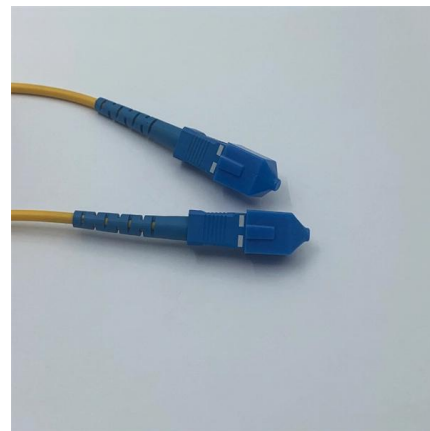

CP-86SC 2 Core SC FTTH fiber optic socket panel

Be made in white fire-proof ABS plastic, the 86-fiber optical socket is designed in

[Contact Us](#)