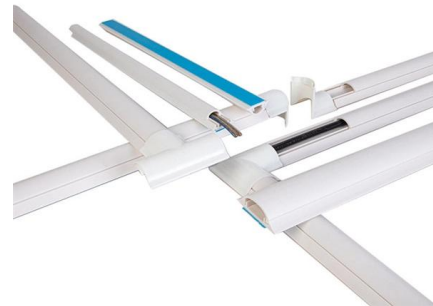

FTTH 86 Type Optic Wall Outlet Termination Box, 2 Port Mini FTTH

FTTH 86 Type Optic Wall Outlet Termination Box, 2 Port Mini FTTH Faceplate Panel Fiber Optic Terminal Box, Find Details and Price about Desktop Faceplate Box Faceplate Box from FTTH 86

[Contact Us](#)