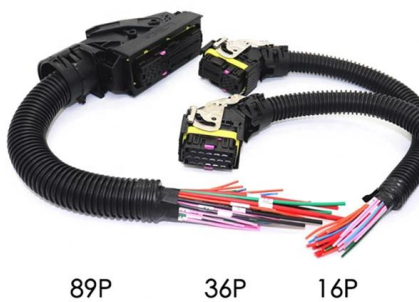

89P

36P

16P

Contact Us

For datasheets, pricing, or custom fiber access solutions, please visit:
<https://www.frindel.es>