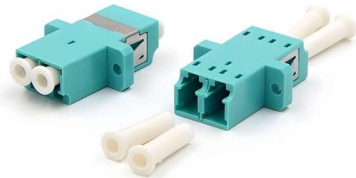

Fiber Distribution Box Indoor

Fiber Distribution Box Indoor

HTB8067 24 Port Indoor Fiber Optic Distribution Box for

The HTB8067 24 Port Indoor Fiber Optic Distribution Box is

[Contact Us](#)

HTB8009 6-Port FTTH Box - Wall-Mount SC Simplex

The HTB8009 6 Ports FTTH Termination Box is a compact, multi-functional distribution enclosure specially designed for final fiber termination at

[Contact Us](#)

Fiber Distribution Box & Terminal Box , Top-Quality

Outdoor Water-proof FTTH Distribution Terminal Box 24 Ports UnitekFiber's waterproof FTTH terminal box is made of high strength plastic, UV-resistant, water resistant, suitable for indoor and outdoor

Fiber Optic Cable, Clamps, Boxes, for FTTH