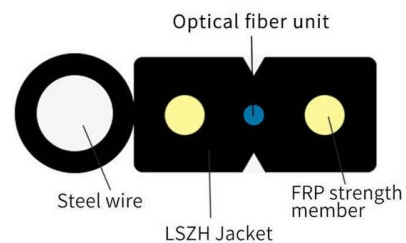

4 Core PLC/SC Adapter Fiber Optic Distribution Box

The Fiber Optic Distribution Box is a multifunctional termination point to connect feeder cables with drop cables in FTTX communication network

[Contact Us](#)