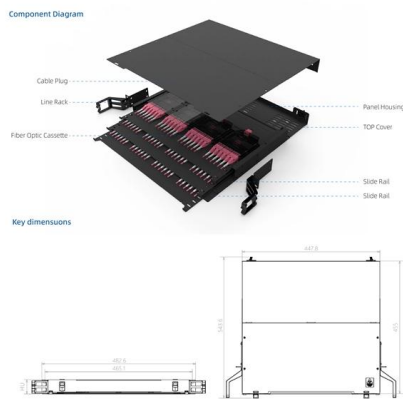

[Contact Us](#)

24 port Fiber Distribution Box

24 port Fiber Distribution Box Feature: Dual layer (flip type) inner structure for easy wiring and maintenance. Additional knock-out holes accommodate up to the

[Contact Us](#)

FieldSmart Indoor Fiber Box , Clearfield

The FieldSmart Fiber Delivery Point (FDP) Indoor Wall Box has been optimized for MDU applications. Configurable with up to 144 distributed ports and 24 feeder

[Contact Us](#)

Indoor/Outdoor 8 Core Fiber Optic Termination Box

Our FAT-8T 8 core fiber optic termination box brings you seamless integration and efficiency to your FTTx network systems.

[Contact Us](#)