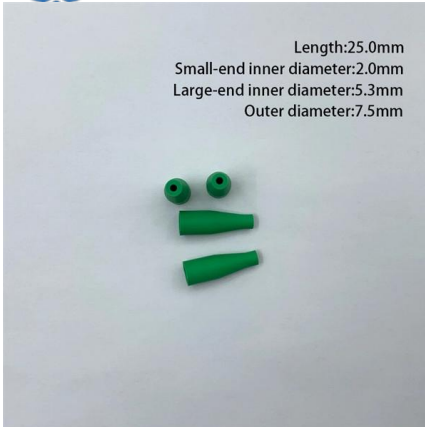

Fiber optic junction box, Fiber optic terminal box

A pre-assembled terminal distribution box is an ideal supporting device for the wiring between optical nodes and terminal equipment in fiber optic transmission networks.

[Contact Us](#)