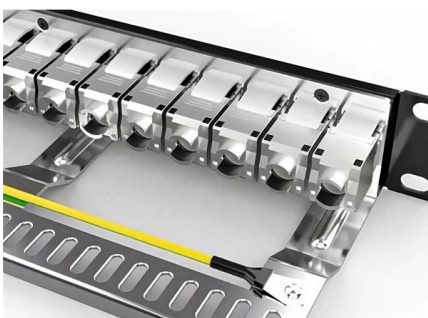

Fiber optic mating sleeve cap and chain, metal, FC

The L-com FOC-FCMSC is designed for use with LC mating sleeves and adapters with the purpose of protecting the fiber connection when not in use. The chain

[Contact Us](#)