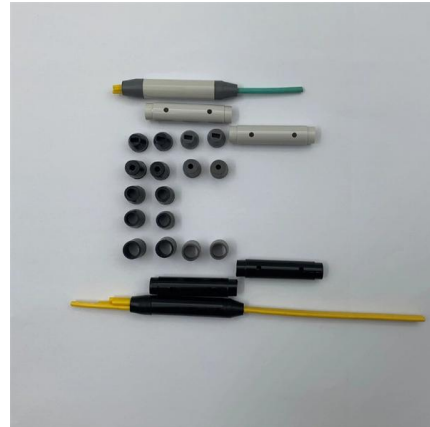

Ceramic Sleeve for SC/LC/FC Fiber Adapter

Ceramic Split sleeves are to hold ferrules in place firmly and to enable a stable connection with Fiber Connectors. Solid ceramic sleeves (precision sleeves) are often used for connecting optical modules.

[Contact Us](#)

Fiber Optic Adapters -- Simplex, Duplex, Hybrid , TTI Fiber

Fiber optic adapters for LC, SC, FC, ST connectors. Simplex & duplex, hybrid options. Ceramic or bronze sleeve.

[Contact Us](#)

Fiber Optic Adapters / Mating Sleeves , Fibertronics, Inc.

Fibertronics offers a variety of fiber optic adapters with all connector types including SC, SC-APC, FC, FC-APC, LC, LC-APC, ST, E2000, SMA and D4.

[Contact Us](#)