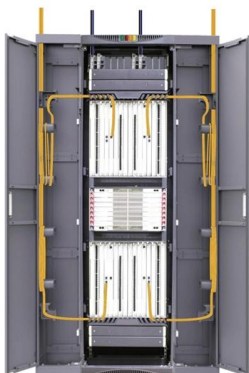

Part Search

ECIA Authorized Fiber Optic Connectors components are available from TTI. TTI offers inventory, pricing, & datasheets for Fiber Optic Connectors components from major suppliers.

[Contact Us](#)