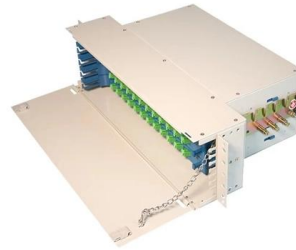

Precision Fiber Products, Inc. , Leading Fiber Optic

Precision Fiber Products, Inc. offers a wide range of fiber optic products. We specialize in fiber optic interconnect components, including fiber optic cables,

[Contact Us](#)

Fiber Optic Splicing

Fiber Optic Center has fiber optic splicing equipment, including splicers, cleavers, protection sleeves, mechanical splicing tools and more. We distribute fiber optic

[Contact Us](#)

F-MA-FC-FC Fiber Optic Mating Adapter

The F-MA-FC-FC Optical Fiber Mating Adapter/Sleeve is a wide key adapter used to connect two FC/PC or two FC/APC fibers together with low loss. This model has

[Contact Us](#)