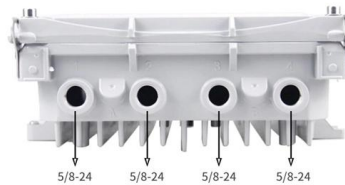

FBA FiberConnect

Join us at the largest fiber broadband conference in the world as the industry's top thought leaders, innovators, and network operators come together to shape the

[Contact Us](#)

Single Mode FC/APC Fiber Optic Patch Cables

These single mode fiber optic patch cables are FC/APC terminated on both ends, making them ideal for systems that are sensitive to back reflections. The narrow

[Contact Us](#)

Fiber optic mating sleeve cap and chain, metal, FC

The L-com FOC-FCMSC is designed for use with LC mating sleeves and adapters with the purpose of protecting the fiber connection when not in use. The chain

[Contact Us](#)