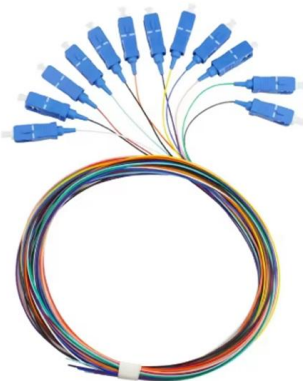

Amazon : Fiber Optic Cable Repair Kit

Add to cart FTTH Fiber Optic Cold Connection Assembly Termination Tools Kit Bag with Visual Fault Locator Fiber Cleaver SC FC Connector Optical Power Meter Finder Cable Tester Stripper Tool Dust

[Contact Us](#)