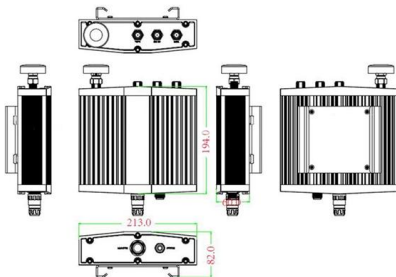

[Contact Us](#)

Mechanical drawing

Power Distribution Unit PDU

The Rittal PDU (Power Distribution Unit) combines flexibility with reliability and is the perfect choice for power distribution requirements in your IT environment.