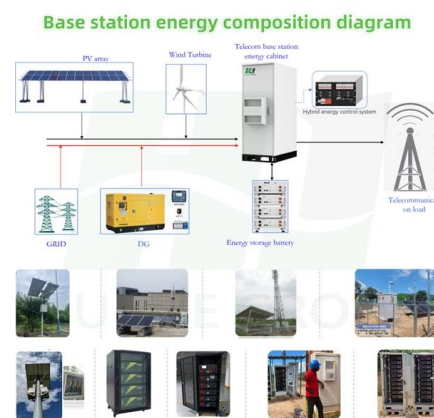

Contact Us

For datasheets, pricing, or custom fiber access solutions, please visit:
<https://www.frindel.es>