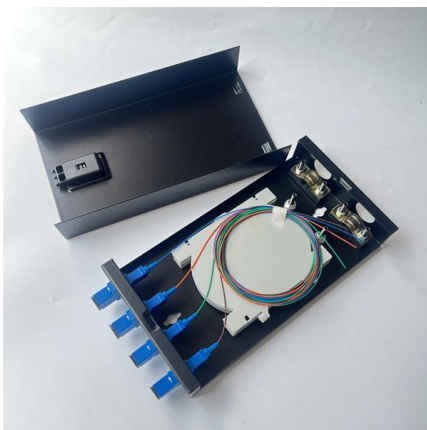

Power Distribution Box

It is possible to expand with more DC distribution boxes in the same system. We recommend connecting multiple DC distribution boxes together by putting 2 parallel cables on the incoming DC in the

[Contact Us](#)