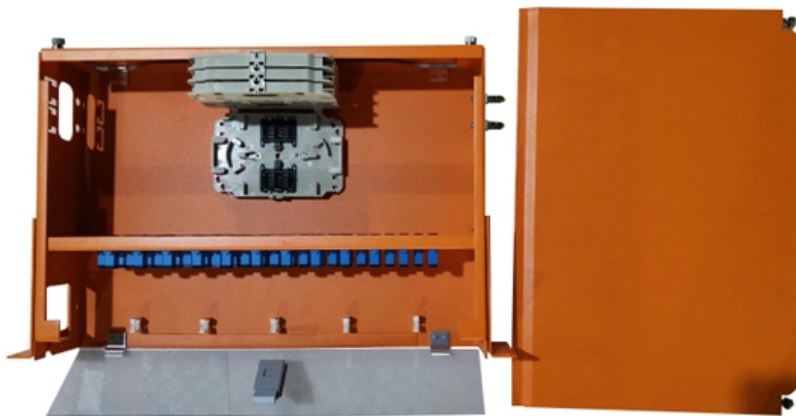

Extended power distribution box

Extended power distribution box

Distribution Boxes: Types and Functions

A distribution boxes acts as the load center and main distributor of electrical power within a building. Also called a distribution board, panel board,

The REDline Power Boxes are a platform for power distribution solutions in standard housings. The platform is characterized by a short time-to-market, high efficiency, modularity and a convincing

[Contact Us](#)

[Contact Us](#)

15A Quad Box with 25ft Cord , Extended Reach Power

15A quad box with 25-foot pigtail and 2 Edison duplex receptacles. Extended-reach portable power distribution box for production and work sites.

[Contact Us](#)

Power-D-Box® SYSTEMS

The High Power D-Box® is a compact 19" solution for flexible power distribution and protection of up to 16 load circuits. The redundantly designed system accommodates pluggable 8345 hydraulic